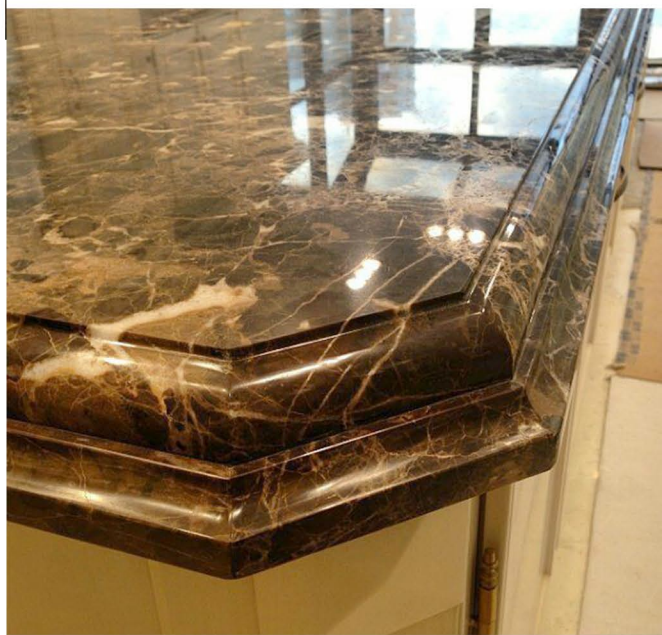

شوروم: کیلومتر ۲۵ جاده تهران - قم، شهرک صنعتی شمس آباد، بلوار بوستان، گلبن ۵، پلاک ۱۰

SOLABEST

BE NATURAL

SOLABEST
BE NATURAL

SOLABEST

BE NATURAL 
Slabs Texture

Persian Scato

● Crystal

A detailed close-up photograph of a granite surface. The texture is highly complex, featuring a mix of dark, almost black, and deep greenish-grey tones. Interspersed throughout are thin, irregular veins of a lighter, yellowish-green color. The overall appearance is rugged and natural, with various mineral grains and patterns visible.